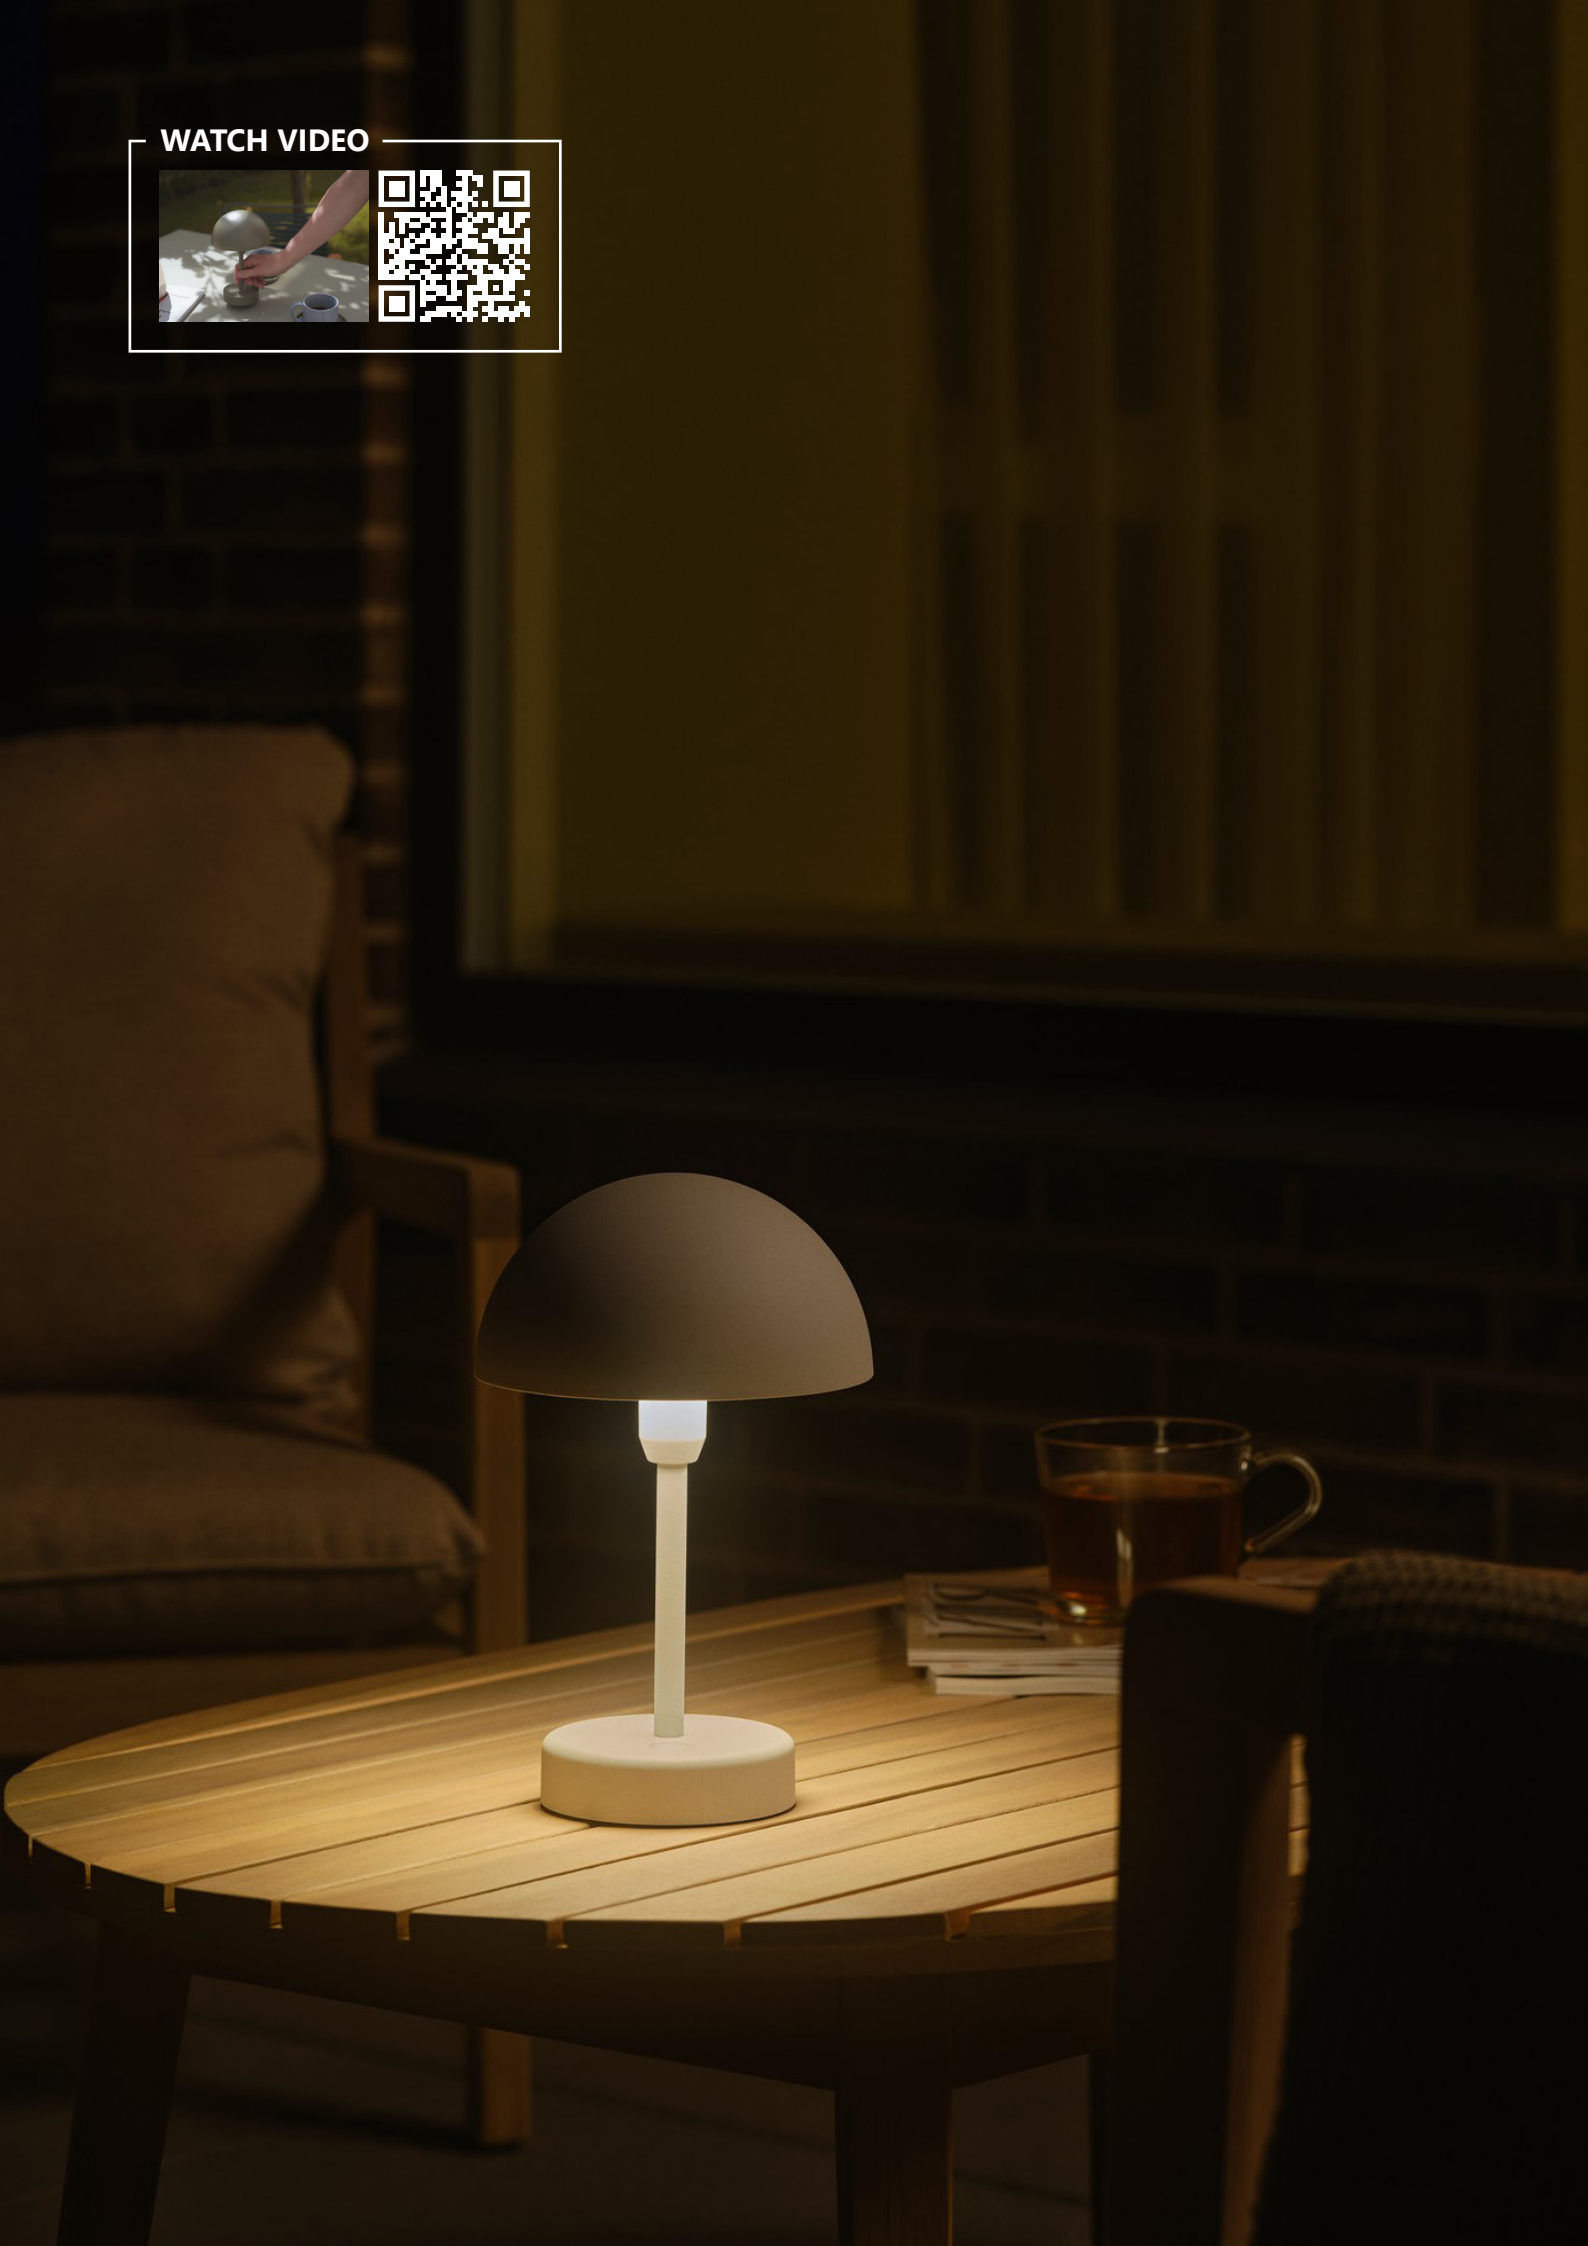

WATCH VIDEO