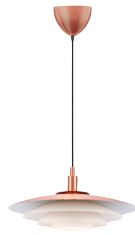

Bretagne 38 39489930

Copper | Metal
Excl. G9 | Max. 25W
H: 18,8 cm | Ø: 38 cm