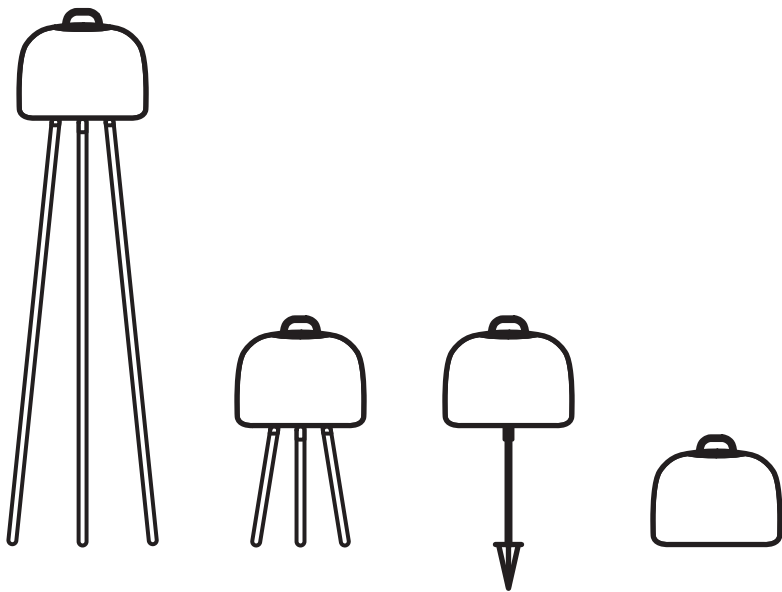

Hang Kettle in the tree in the garden with the included cord - or add a spike or tripod to the lamp shade, which transforms it into a spike, table or floor lamp.

Kettle 2018003003 & 2018035003

WATCH VIDEO