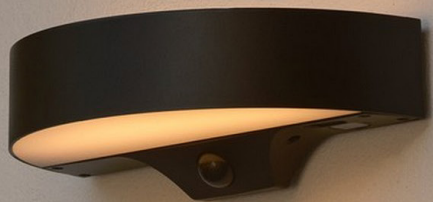

# Scorpius Round

- *Soft and diffused light*
- *Parallel connection possible*

Scorpius Maxi Round 2518421003

Scorpius for outdoor use has a classic and timeless design. Scorpius has many uses – perfect for placing by your entrance, on your fence or in your stairwell. It can be used alone or in a group placed side by side. The diffuser ensures a pleasant and glare-free light.