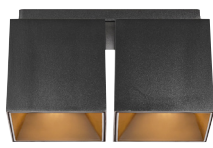

Surface downlights *Retrofit*