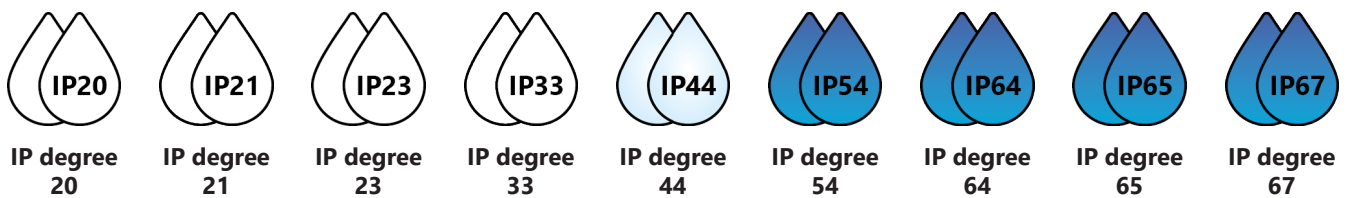

Icon index

Light source info

Dimming info

Kelvin info

IP info

Class info

Extra features