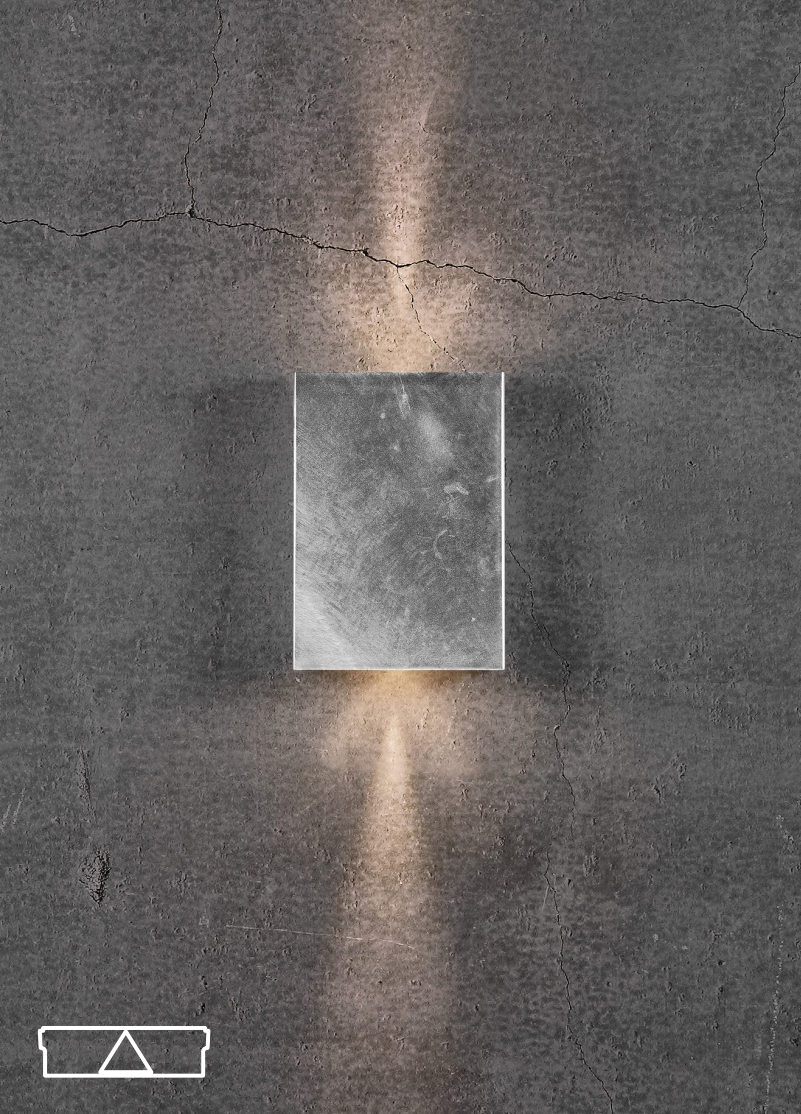

# *Fold Seaside*

- *Four light effects included*
- *Built-in parallel connection*
- *5-year LED guarantee*

Fold 115 25 18041203

*"Fold a sheet of paper, place a bulb behind it - and you have a lamp."*  
Although reality is not that simple, designer Bønnelycke MDD wants the light to appear as if it is. The magnetic shade makes the installation simple and the design distinct without visible screws. The light shines up and down, and the four included light patterns change the light based on desire and personal style.